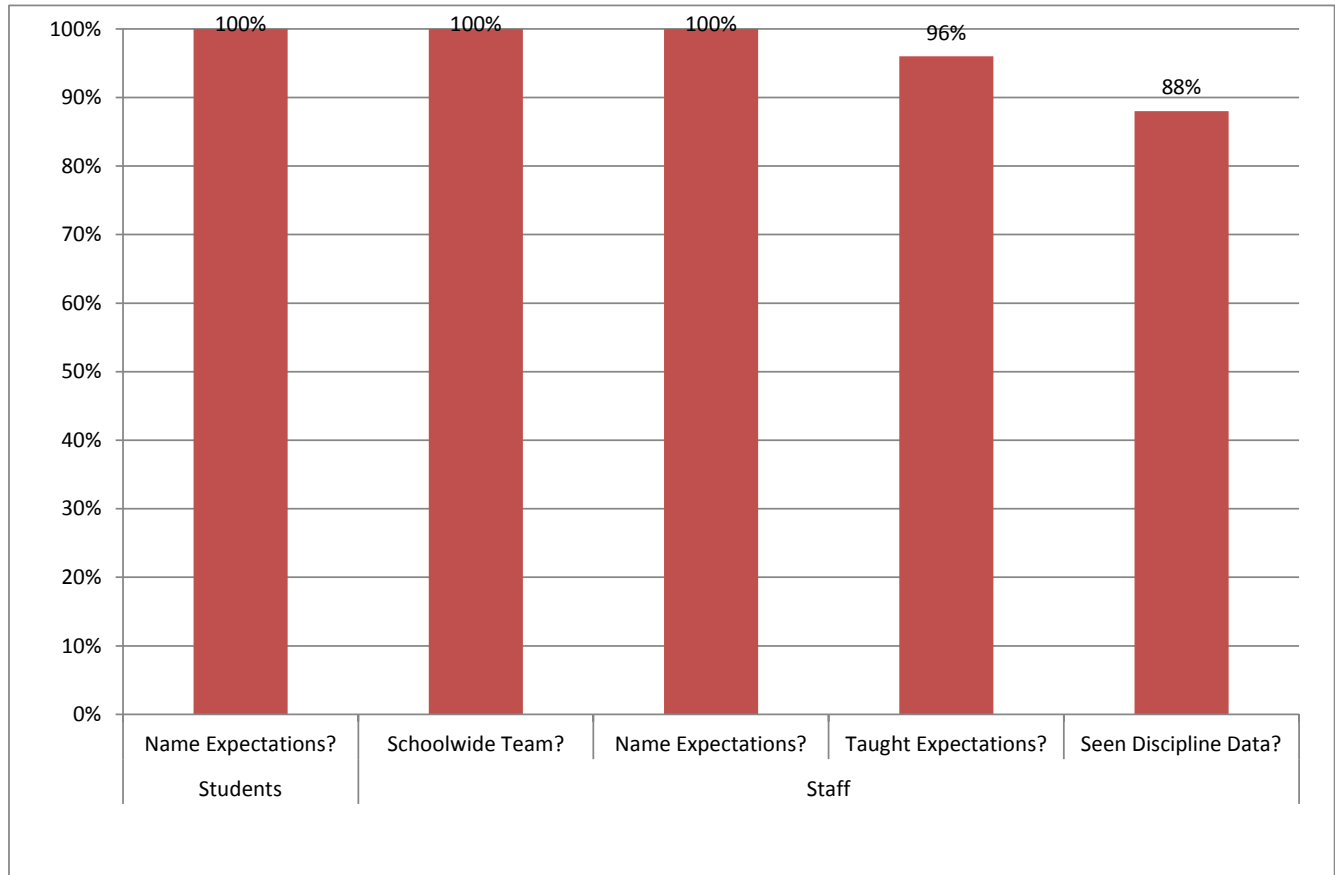

Nancy Elementary PBIS Walkthrough

Date: 10/18/2013

Students	Name Expectations?	25	100%
Staff	Schoolwide Team?	25	100%
	Name Expectations?	25	100%
	Taught Expectations?	24	96%
	Seen Discipline Data?	22	88%