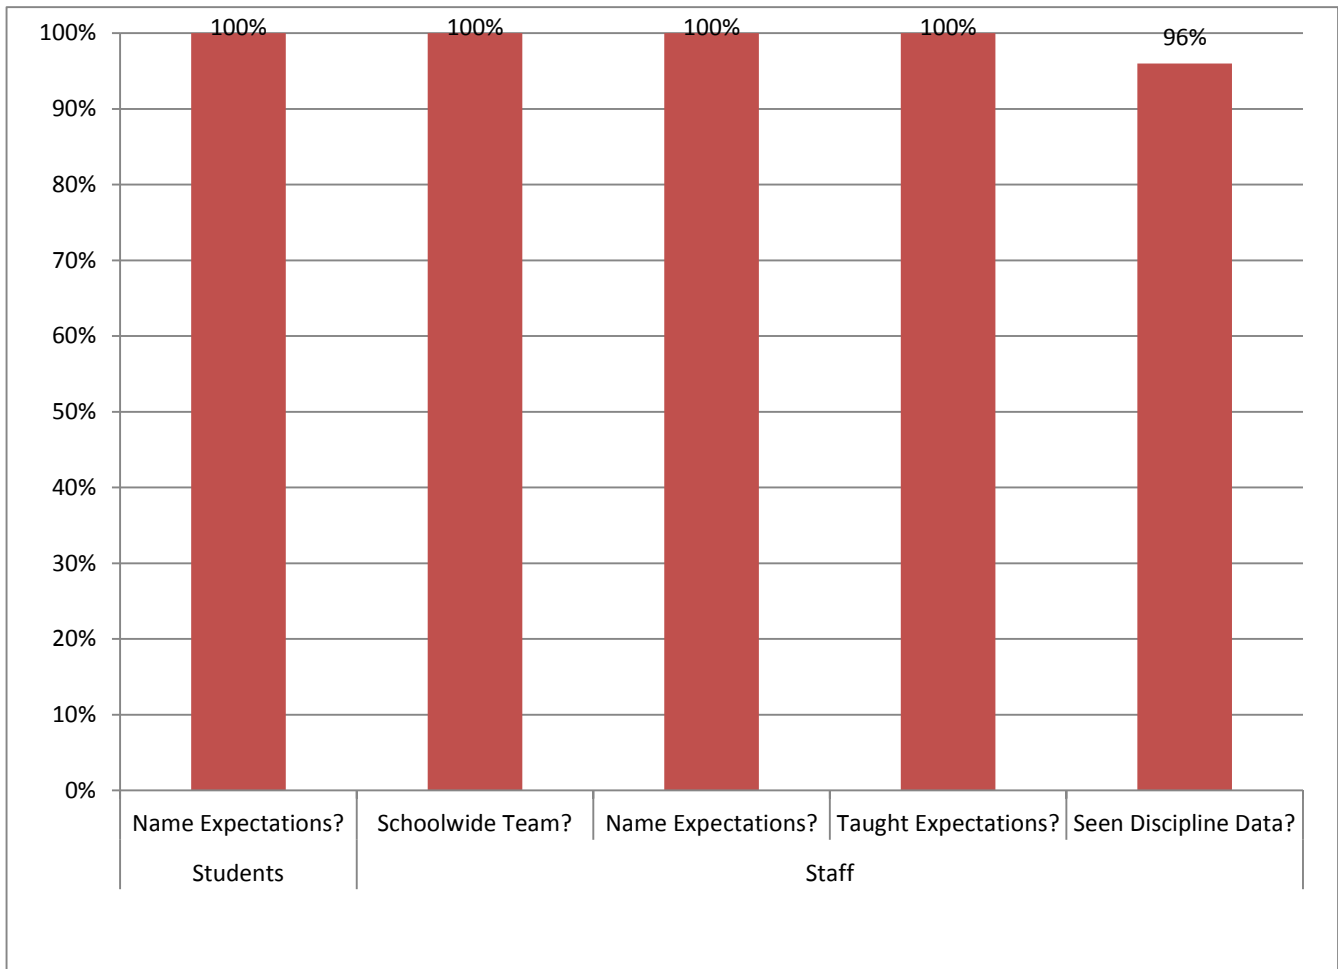

Pulaski Elementary PBIS Walkthrough

Date: 2/21/2014

Students	Name Expectations?	100%
Staff	Schoolwide Team?	100%
	Name Expectations?	100%
	Taught Expectations?	100%
	Seen Discipline Data?	96%