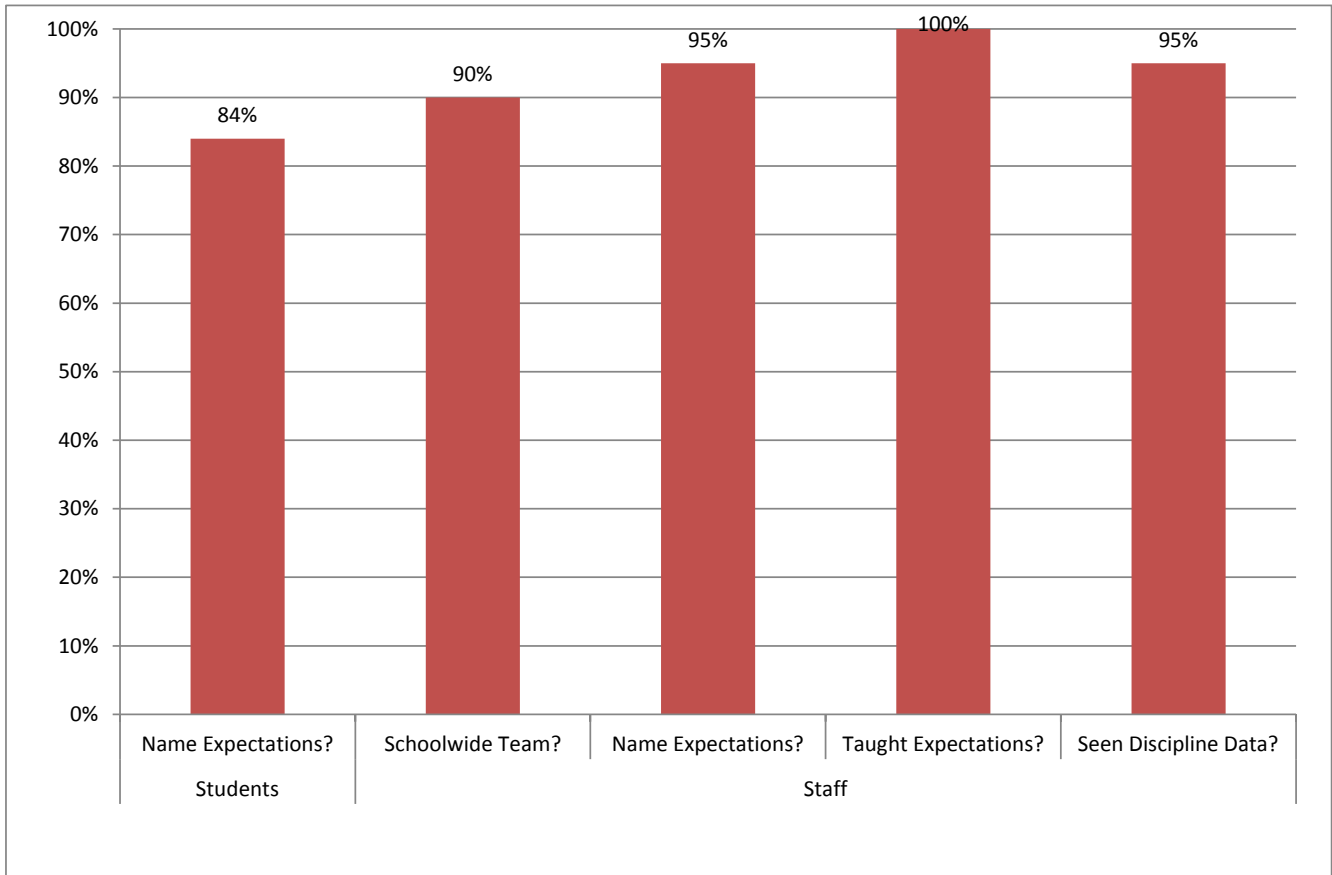

Southern Elementary PBIS Walkthrough

Date: 9/27/2013

Students	Name Expectations?	21	84%
Staff	Schoolwide Team?	18	90%
	Name Expectations?	19	95%
	Taught Expectations?	20	100%
	Seen Discipline Data?	19	95%