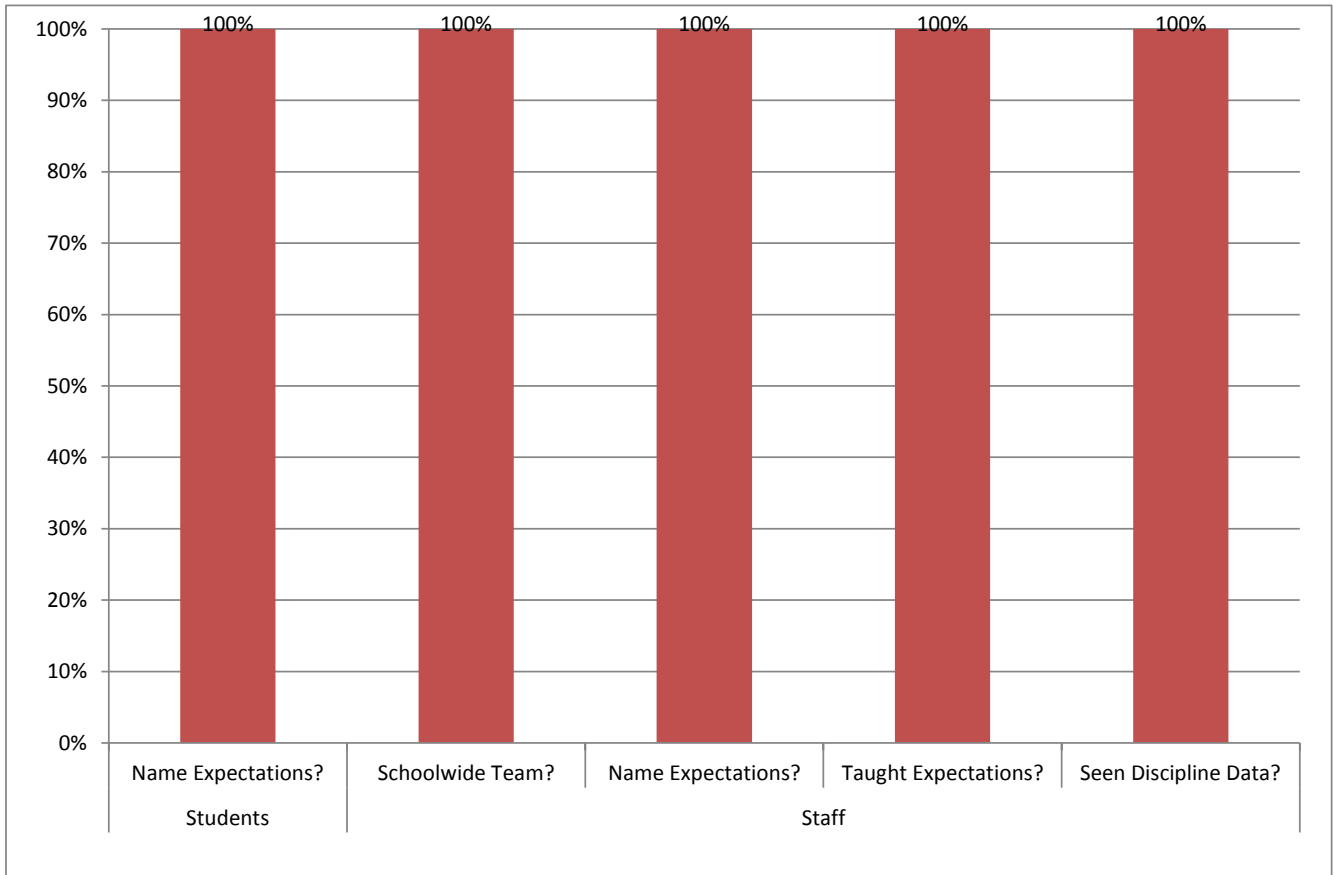

Pulaski County High School PBIS Walkthrough

Date: 1/24/2014

Students	Name Expectations?	20	100%
Staff	Schoolwide Team?	20	100%
	Name Expectations?	20	100%
	Taught Expectations?	20	100%
	Seen Discipline Data?	20	100%