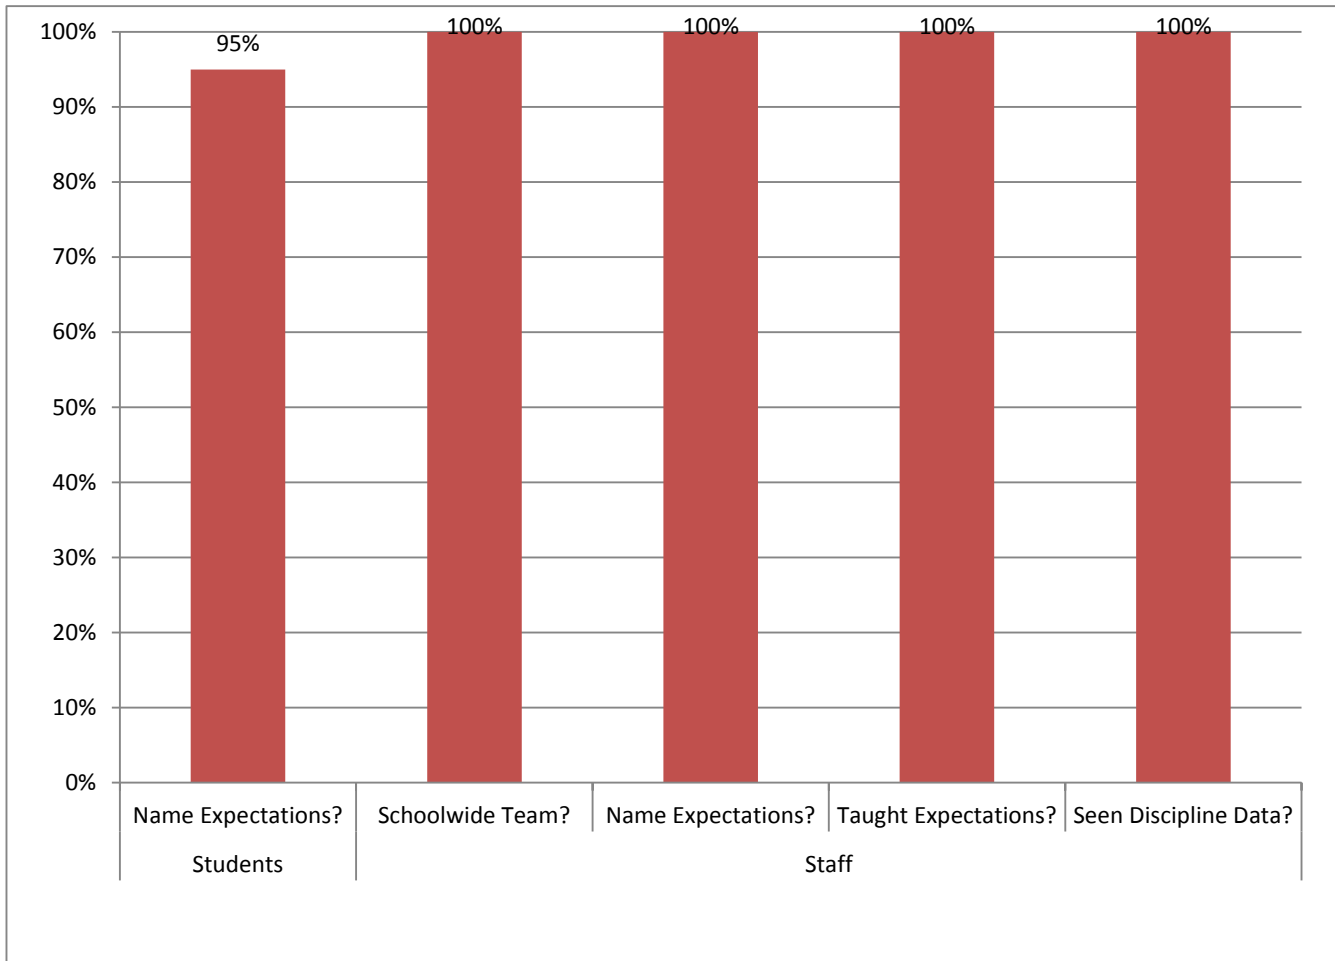

Date: 11/21/2014

Students	Name Expectations?	20	100%
Staff	Schoolwide Team?	20	100%
	Name Expectations?	20	100%
	Taught Expectations?	20	100%
	Seen Discipline Data?	20	100%

Pulaski Elementary PBIS Walkthrough

Date: 1/23/2015

Students	Name Expectations?	95%	3-5 School-Wide Expectations:	4/4	100%
Staff	Schoolwide Team?	100%	Visibility:	4/4	100%
	Name Expectations?	100%	Rules Posters in appropriate areas:	4/4	100%
	Taught Expectations?	100%	Posters in Classrooms:	17/17	100%
	Seen Discipline Data?	100%	Total Points/%:	32.75	99%