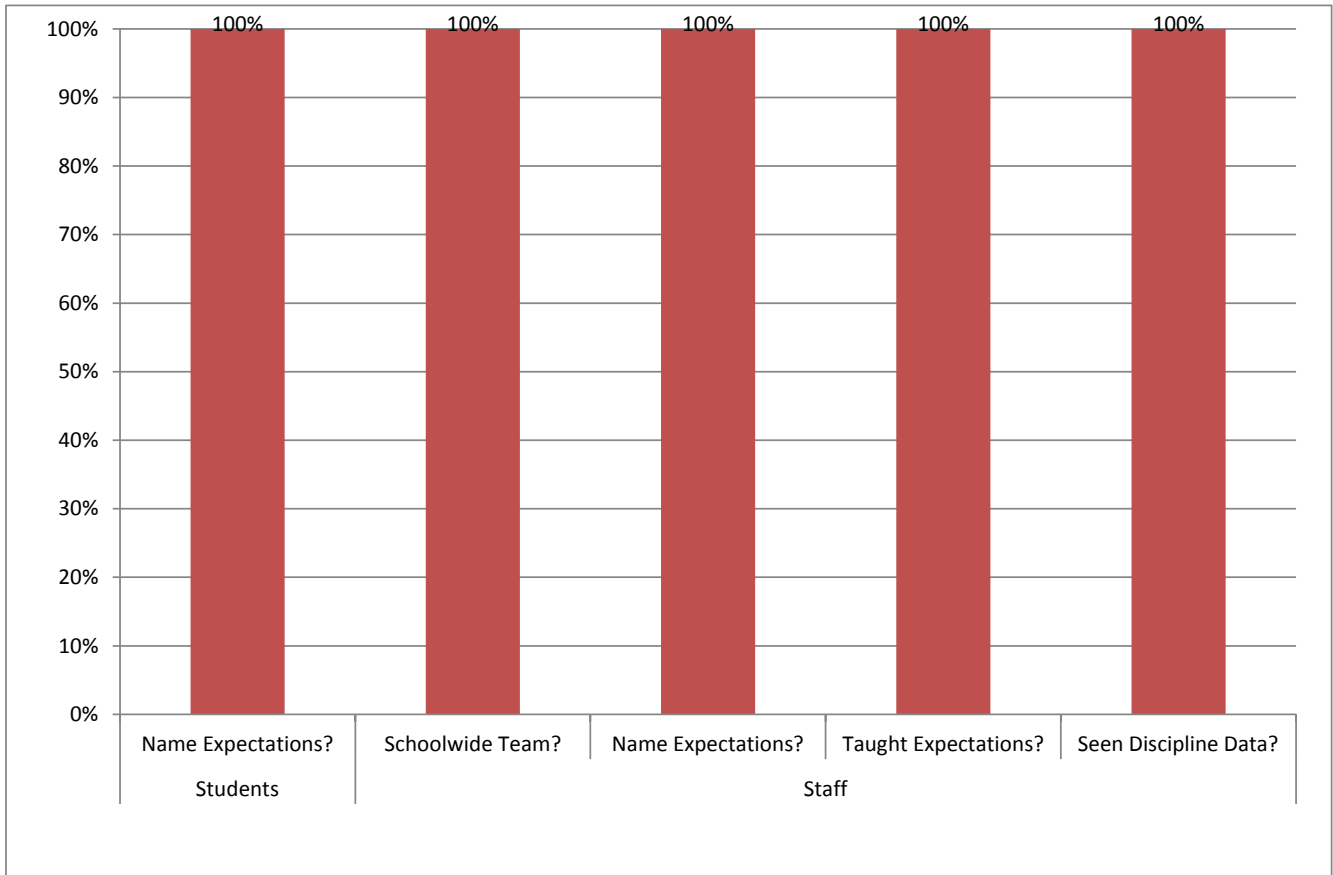

Nancy Elementary PBIS Walkthrough

Date: 10/17/2014

Students	Name Expectations?	8	100%
Staff	Schoolwide Team?	9	100%
	Name Expectations?	9	100%
	Taught Expectations?	9	100%
	Seen Discipline Data?	9	100%

Northern Middle PBIS Walkthrough